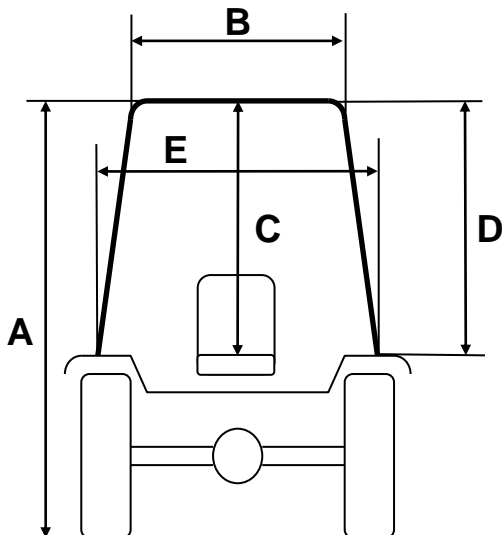

## CABIN FOR TRACTORS: New Holland BOOMER 30 | 50 StageV

CABIN NEW HOLLAND BOOMER 50 StageV BACK TYRES 360/70 R.24	
A	2355 mm
B	910 mm
C	1030 mm
D	1085 mm
E	1000 mm